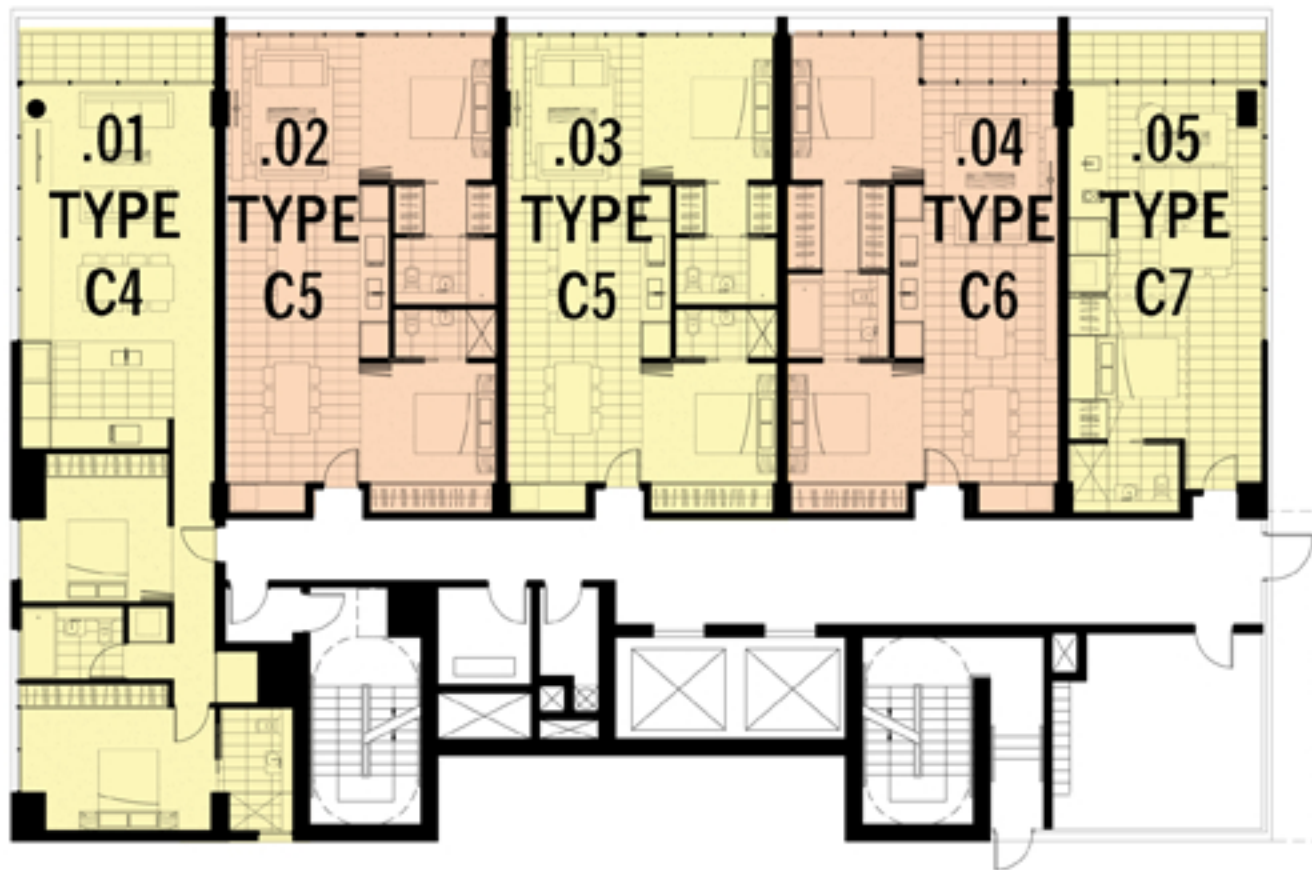

REVOLUTION[★]RIVERSIDE

BUILDING C LEVEL 2

"Constellation Property Group (Riverside) LP, Marchese Partners International Inc. and Related Entities and Agents (the "Developer") make no representation and do not guarantee or warrant the accuracy or correctness of any information statement illustration or image contained in this brochure. The Developer reserves the right to vary any aspect of the development at any time. The development is subject to approval by relevant authorities. Prospective purchasers should obtain independent legal and financial advice in making any decision based on the information contained herein. The Developer will not be liable for any loss or damage which may be suffered by any person or legal entity arising out of or in connection with any alleged alliance (wholly or in part) on any description statement image or photograph contained in this brochure. Information, photographs, and images contained herein are conceptual/indicative only, do not form part of the contract for sale and are subject to change. Date of publication Oct 2007."