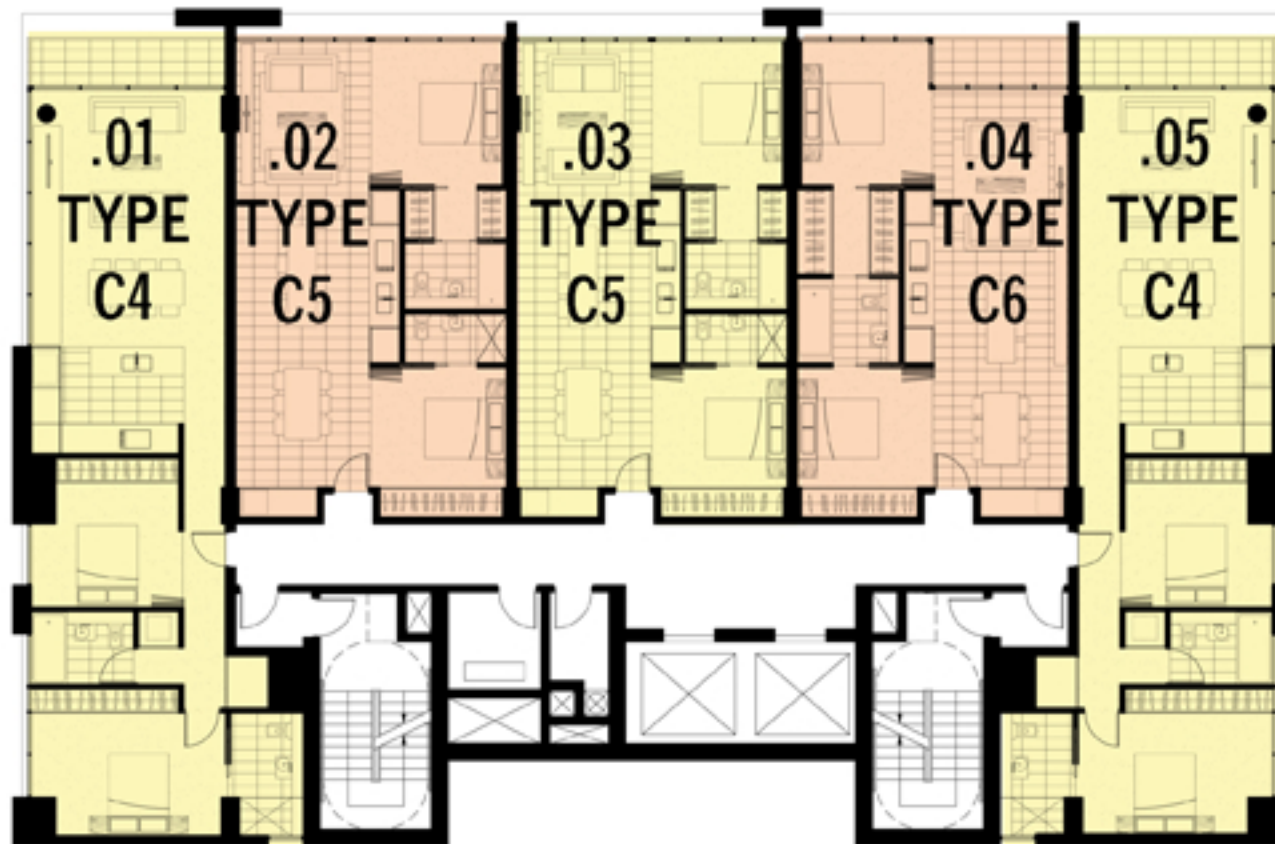

REVOLUTION[★]RIVERSIDE

BUILDING C LEVELS 3-11

"Constellation Property Group (Riverside) LP, Marchese Partners International Inc. and Related Entities and Agents (the "Developer") make no representation and do not guarantee or warrant the accuracy or correctness of any information statement illustration or image contained in this brochure. The Developer reserves the right to vary any aspect of the development at any time. The development is subject to approval by relevant authorities. Prospective purchasers should obtain independent legal and financial advice in making any decision based on the information contained herein. The Developer will not be liable for any loss or damage which may be suffered by any person or legal entity arising out of or in connection with any alleged alliance (wholly or in part) on any description statement image or photograph contained in this brochure. Information, photographs, and images contained herein are conceptual/indicative only, do not form part of the contract for sale and are subject to change. Date of publication Oct 2007."