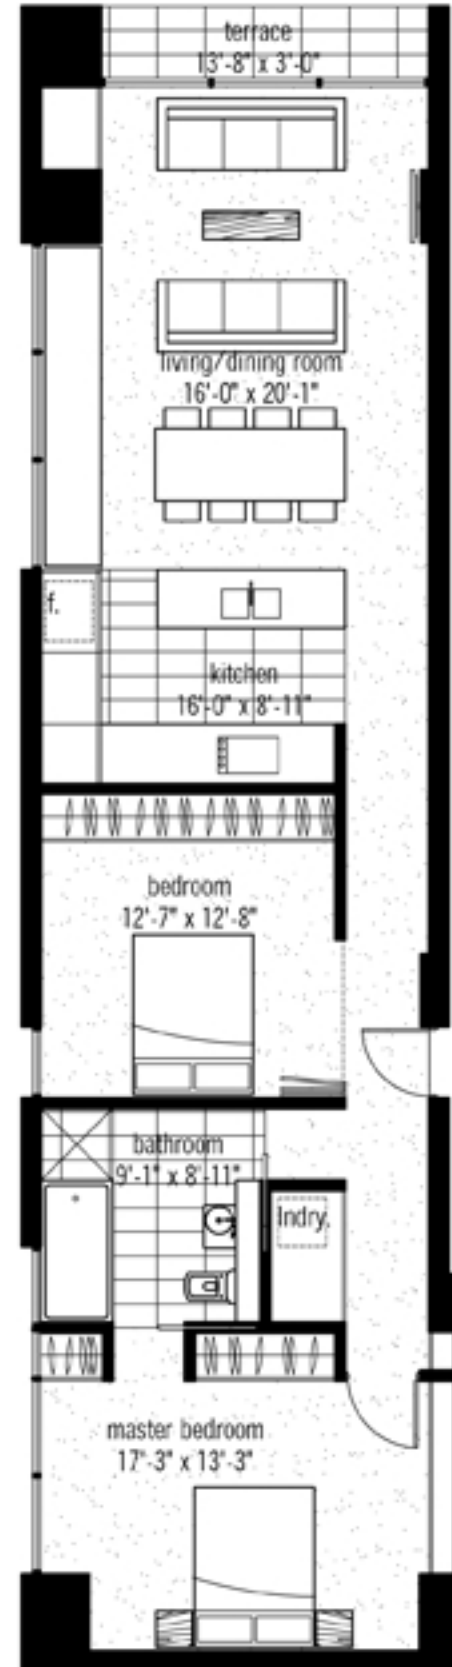

REVOLUTION[★]RIVERSIDE

price range:	\$550,000 - 575,000
location:	level 1: unit 01
view:	northwest
unit area:	1160 sqft
terrace area:	40 sqft
total area:	1200 sqft

TWO BED FLOOR PLAN TYPE C1

Square footages as noted are approximate for each unit and subject to change. Square Feet refers to the architects gross square footage measurement of the unit. The Net usable square footage will be less and will vary depending on size and layout of the unit. The buyer is solely responsible for the verification of net square footage and layout. The buyer should refer to the purchase agreement for further disclosures.