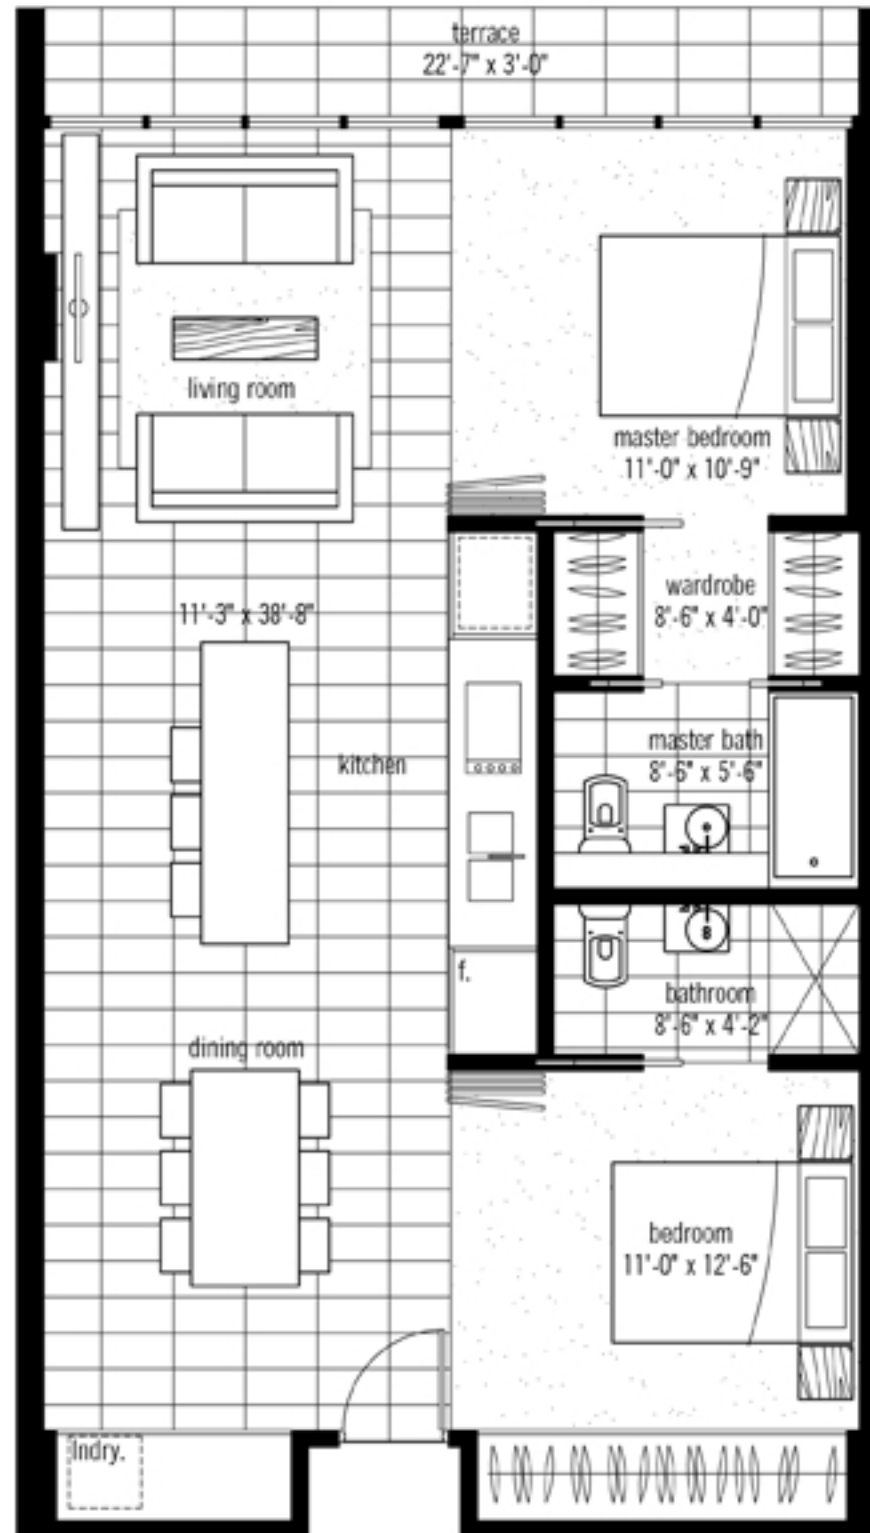

REVOLUTION★RIVERSIDE

price range: \$450,000 - 470,000
location: level 1: unit 02, 03 & 04
view: north
unit area: 915 sqft
terrace area: 65 sqft
total area: 975 sqft

TWO BED FLOOR PLAN TYPE C2

Square footages as noted are approximate for each unit and subject to change. Square Feet refers to the architect's gross square footage measurement of the unit. The Net usable square footage will be less and will vary depending on size and layout of the unit. The buyer is solely responsible for the verification of net square footage and layout. The buyer should refer to the purchase agreement for further disclosures.