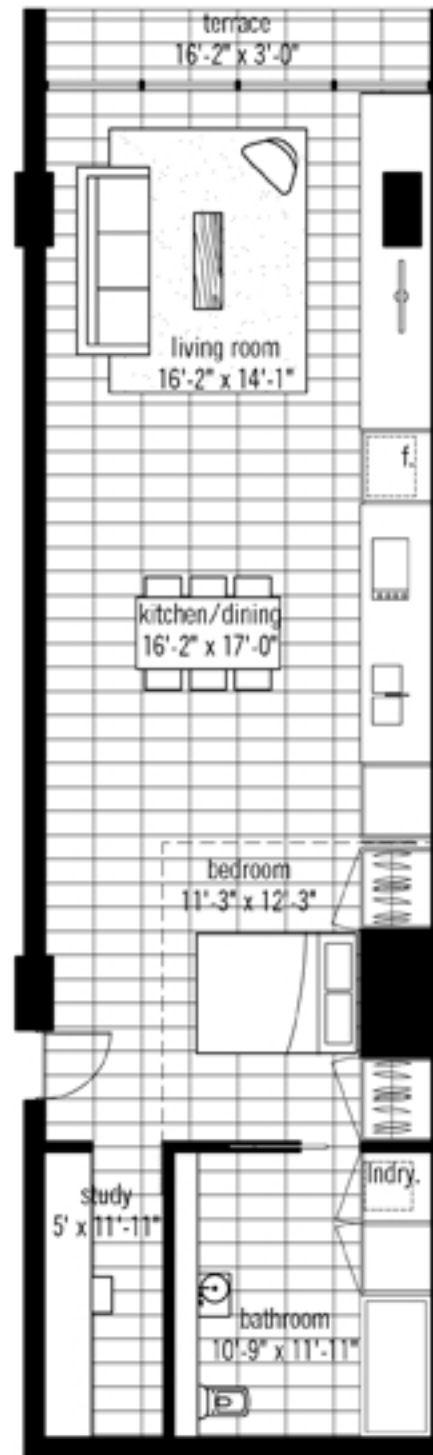

REVOLUTION[★]RIVERSIDE

price range: \$472,000 - 499,000
location: level 1: unit 05
view: north

unit area: 1000 sqft
terrace area: 50 sqft
total area: 1050 sqft

ONE BED + STUDY FLOOR PLAN TYPE C3

Square footages as noted are approximate for each unit and subject to change. Square Feet refers to the architects gross square footage measurement of the unit. The Net usable square footage will be less and will vary depending on size and layout of the unit. The buyer is solely responsible for the verification of net square footage and layout. The buyer should refer to the purchase agreement for further disclosures.