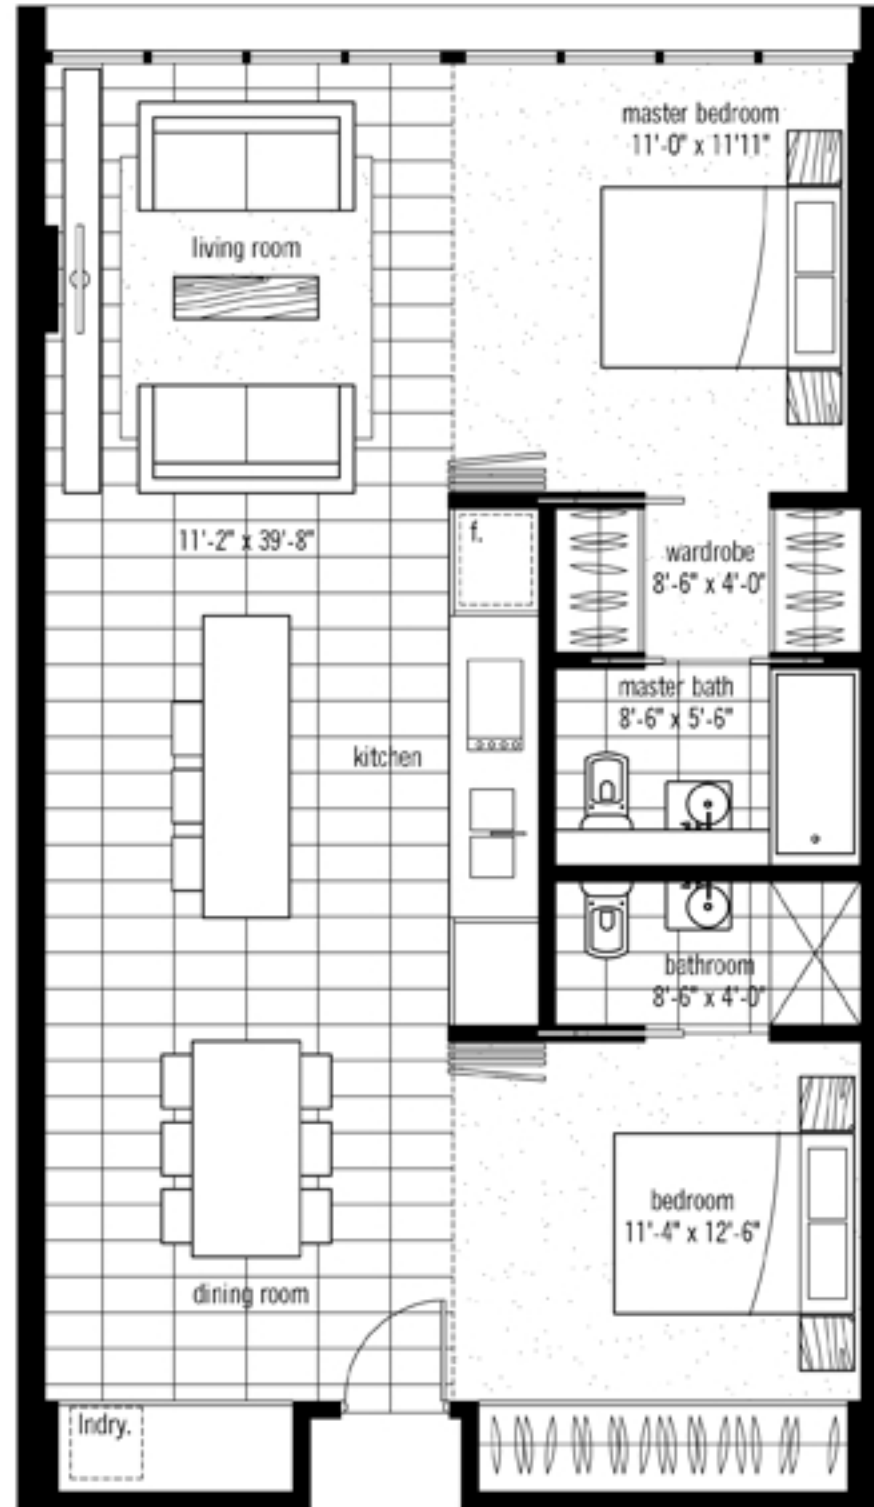

REVOLUTION[★]RIVERSIDE

price range: \$480,000 - 565,000
location: level 2-11: unit 02 & 03
view: north

unit area: 935 sqft
balcony area: 0 sqft
total area: 935 sqft

TWO BED FLOOR PLAN TYPE C5

Square footages as noted are approximate for each unit and subject to change. Square Feet refers to the architect's gross square footage measurement of the unit. The Net usable square footage will be less and will vary depending on size and layout of the unit. The buyer is solely responsible for the verification of net square footage and layout. The buyer should refer to the purchase agreement for further disclosures.