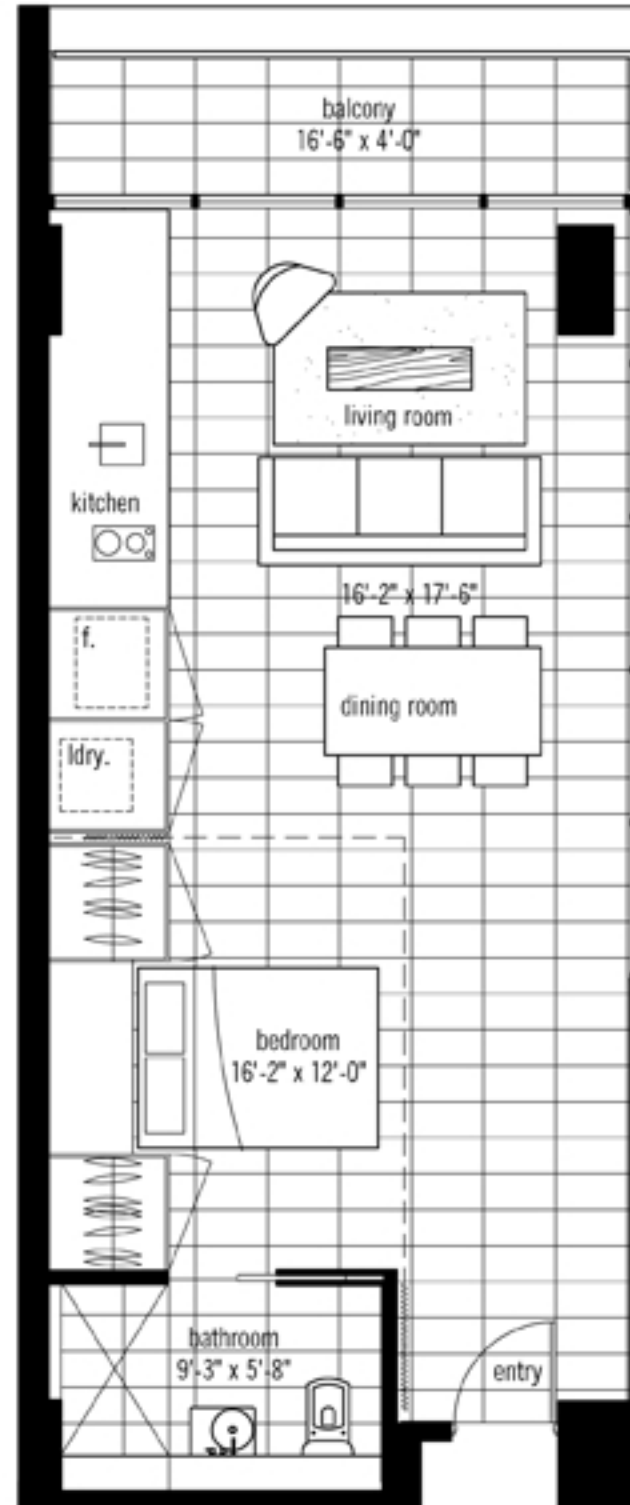

REVOLUTION[★]RIVERSIDE

price range: \$340,000 - 360,000
location: level 2: unit 05
view: north

unit area: 605 sqft
balcony area: 65 sqft
total area: 670 sqft

STUDIO FLOOR PLAN TYPE C7

Square footages as noted are approximate for each unit and subject to change. Square Feet refers to the architects gross square footage measurement of the unit. The Net usable square footage will be less and will vary depending on size and layout of the unit. The buyer is solely responsible for the verification of net square footage and layout. The buyer should refer to the purchase agreement for further disclosures.