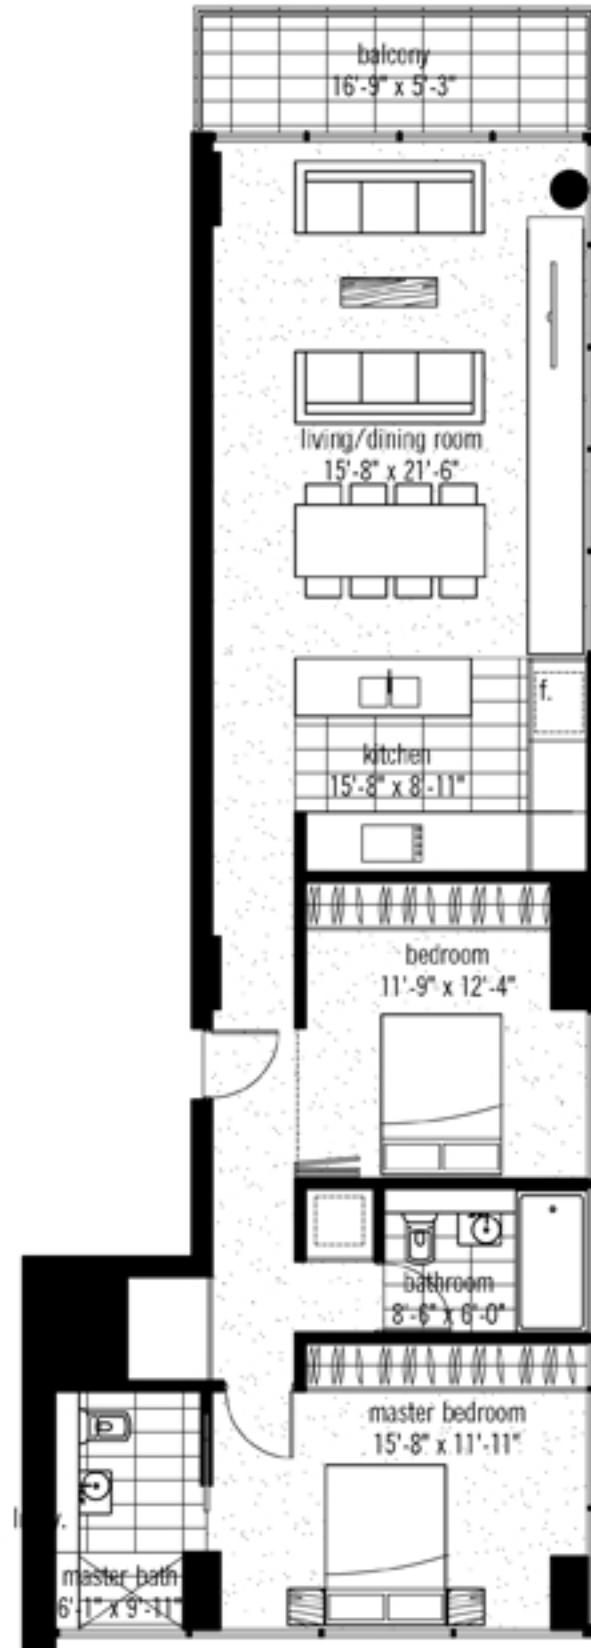

REVOLUTION[★]RIVERSIDE

price range: \$690,000 - 725,000
location: level 12: unit 01 & 04
view: northwest and northeast

unit area: 1140 sqft
balcony area: 85 sqft
total area: 1225 sqft

TWO BED FLOOR PLAN TYPE C8

Square footages as noted are approximate for each unit and subject to change. Square Feet refers to the architects gross square footage measurement of the unit. The Net usable square footage will be less and will vary depending on size and layout of the unit. The buyer is solely responsible for the verification of net square footage and layout. The buyer should refer to the purchase agreement for further disclosures.